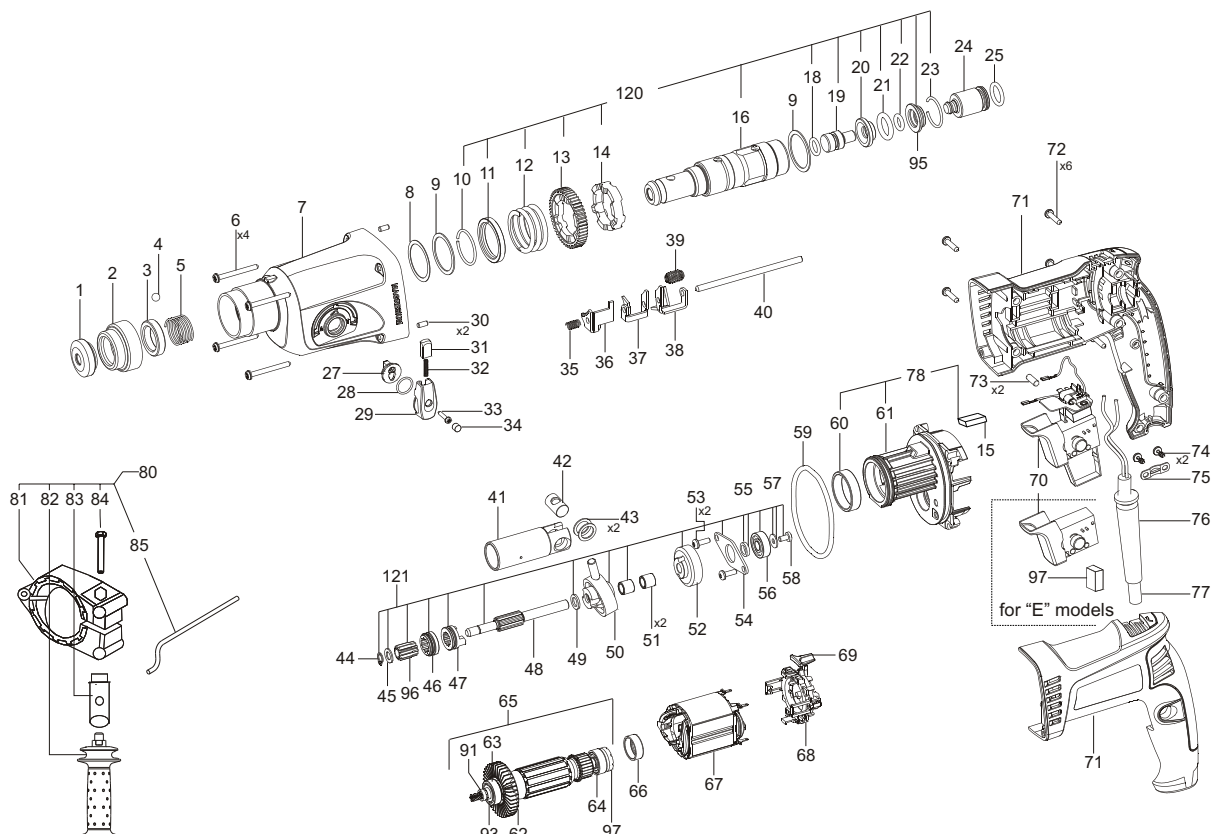

* - till 27.Apr.2014; ** - till 28.Nov.2013

141604

141603